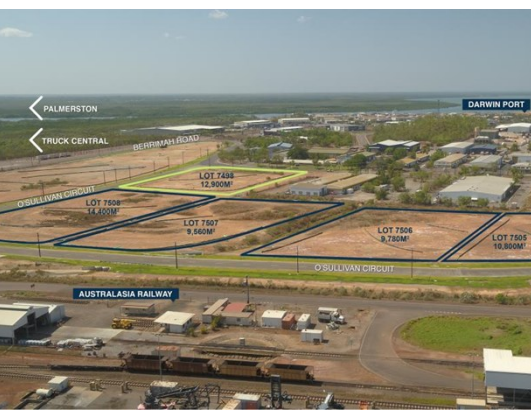

Lot 7498, Lot 7498 / 46 Export Drive, EAST ARM

SALE OR LEASE

46 EXPORT DRIVE
Sec 7498 | 12,900m²