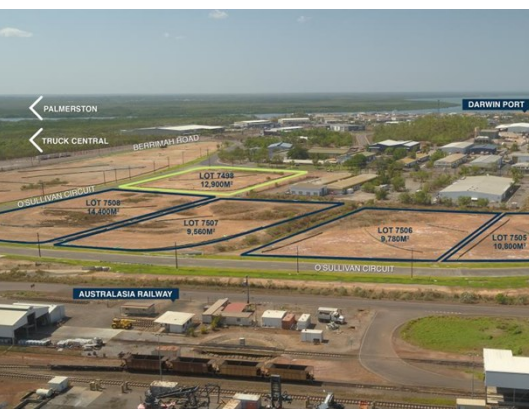

Lot 7498, Lot 7498 / 46 Export Drive, EAST ARM

LAND DEVELOPMENT CORPORATION

SALE OR LEASE

46 EXPORT DRIVE
Sec 7498 | 12,900m²