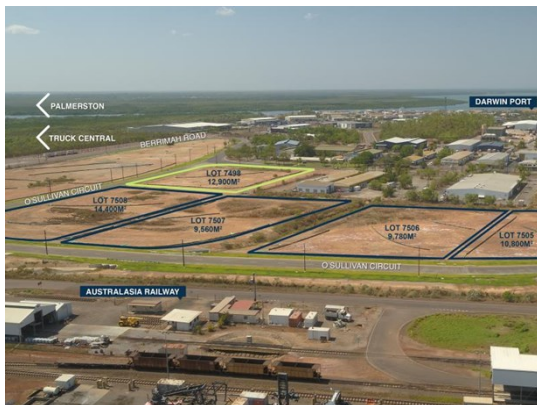

Lot 7498 / 46 Export Drive East Arm

AREA m²: 12,900

SALE PRICE:

CONTACT:

Jenny Strang

0400 253 171

jenny.strang@landdevcorp.com.au

LOCATION:

East Arm

DESCRIPTION:

Industrial land - Lot 7498 / 46 Export Drive East Arm

This land is serviced and ready for development!

Darwin Business Park is a strategic land area situated close to Darwin East Arm Wharf and the Austral Asia Darwin Freight Rail terminal with major road and air transport connections.

The roads are designed for large truck movements with 8 metre road verges and 20 metre road pavements. This road is the entrance road to Darwin Business Park.

- Close to Darwin's East Arm Wharf
- 16 km from Darwin CBD
- Access to major road and air transport